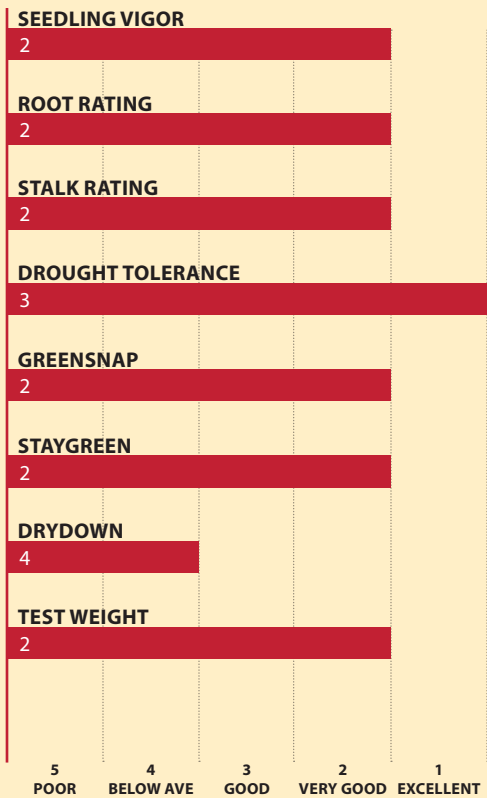

CANADIAN SILAGE CORN

TH4126 RR BRAND

79 RM

PRODUCT HIGHLIGHTS

- Quick out of the ground and great seedling vigor
- Great yield, grain quality, and digestibility
- Flint/dent hybrid sets kernel quickly but drydown is slower

FIRST IN THE FIELD!

MATURITY & CHARACTERISTICS

Relative Maturity	79
Flowering	medium
CHU's to Black Layer	2250
Plant Height	MT
Ear Height	M
Ear Type	SF
Planting Rate	MH
Kernel Rows	12-16
Silage Potential	2
Herbicide Sensitivity	ok

DISEASE TOLERANCE

GOSS'S WILT	N/A
NCLB	N/A
COMMON RUST	N/A

GROWING CONDITIONS

Tough	2
Variable	2
Ideal	2

GROWTH & HARVEST

Plant Height	Ear Height	Ear Type	Planting Rate	Herbicide Sensitivity	Scale
S Short	L Low	D Determinate	ML Medium Low	C Caution	1 Excellent
MS Medium Short	ML Medium Low	SD Semi-Determinate	M Medium	W Warning (do not use)	2 Very Good
M Medium	M Medium	SF Semi-Flex	MH Medium High	grp4 Group 4: growth regulator	3 Good
MT Medium Tall	MH Medium High	F Flex	H High	grp2 Group 2: SU/ALS inhibitor	4 Below Average
T Tall	H High			grp27 Group 27: HPPD inhibitor	5 Poor