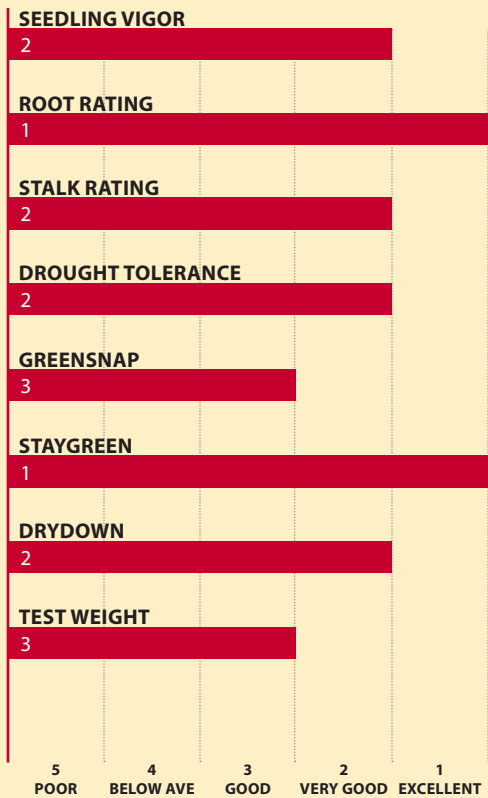

GROWTH & HARVEST

Plant Height	Ear Height	Ear Type	Planting Rate	Herbicide Sensitivity	Scale
S Short	L Low	D Determinate	ML Medium Low	C Caution	1 Excellent
MS Medium Short	ML Medium Low	SD Semi-Determinate	M Medium	W Warning (do not use)	2 Very Good
M Medium	M Medium	SF Semi-Flex	MH Medium High	grp4 Group 4: growth regulator	3 Good
MT Medium Tall	MH Medium High	F Flex	H High	grp2 Group 2: SU/ALS inhibitor	4 Below Average
T Tall	H High			grp27 Group 27: HPPD inhibitor	5 Poor

TH4578 RR