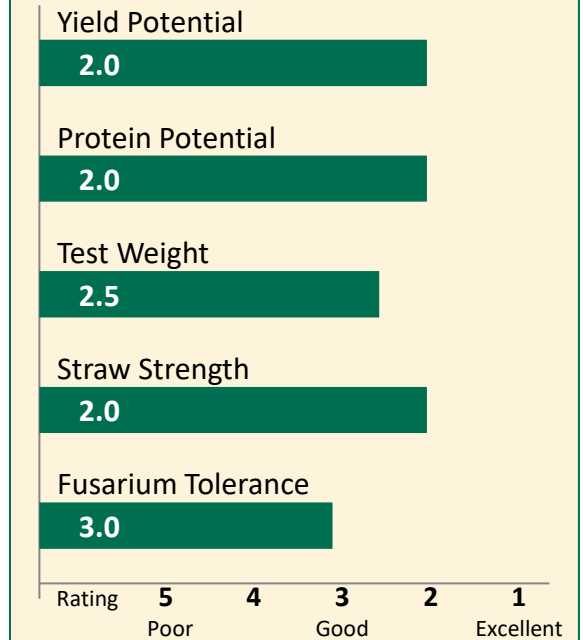

CHARACTERISTICS