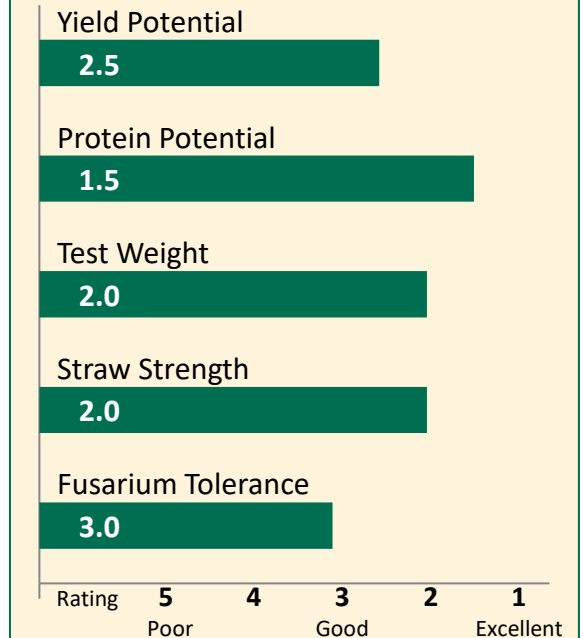

NEW

TW Starlite

**US
Wheat**

PRODUCT HIGHLIGHTS

- Unique genetics for our region with dark green foliage and awnless seed head
- Solid performance in the field with good yields and excellent protein
- Medium-tall plant height with very good straw strength providing good standability

DESCRIPTION

Yield Potential	Good
Protein Potential	Excellent
Test Weight	Very Good
Maturity	Medium-Late
Plant Height	Medium-Tall
Straw Strength	Very Good

DISEASE & PEST TOLERANCE

Fusarium	Intermediate
Stem Rust	MR
Leaf Rust	MR
Stripe Rust	NA
Sawfly	NA

CHARACTERISTICS

FIRST IN THE FIELD!