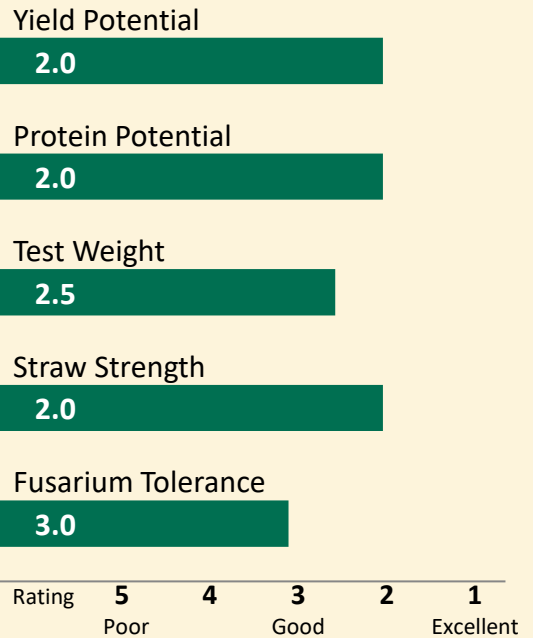

NEW

TW Trailfire

**US
Wheat**

PRODUCT HIGHLIGHTS

- Very nice early maturing variety that is adapted to our region
- Performs especially well across tough to various conditions and moves west
- Great standability with medium height and very good straw strength

DESCRIPTION

Yield Potential	Very Good
Protein Potential	Very Good
Test Weight	Good
Maturity	Early
Plant Height	Medium
Straw Strength	Very Good

DISEASE & PEST TOLERANCE

Fusarium	Intermediate
Stem Rust	R
Leaf Rust	Intermediate
Stripe Rust	MR
Sawfly	2.5

CHARACTERISTICS

FIRST IN THE FIELD!